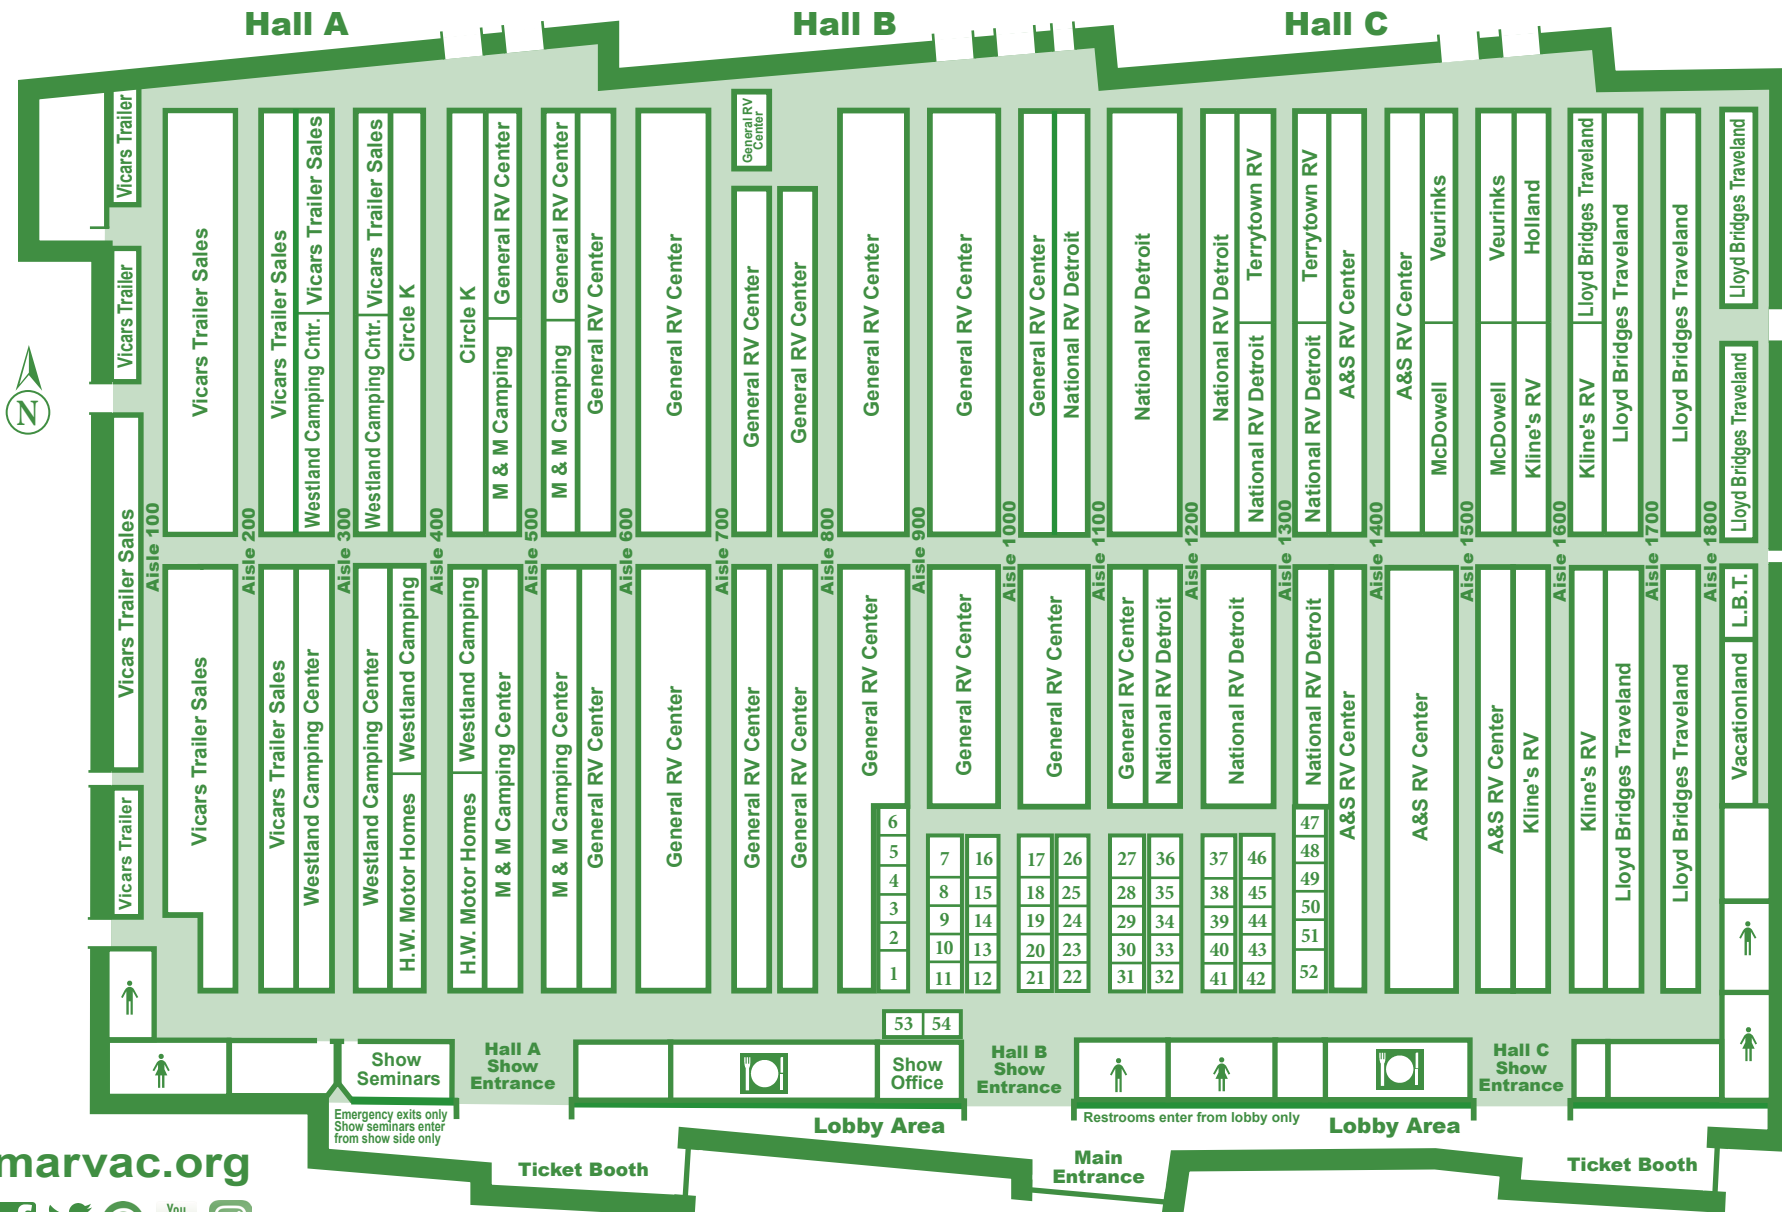

Camper & RV Shows

51st Annual Winter Detroit

February 8-12, 2017

Weekdays 2-9 p.m. • Saturday 11 a.m.-9 p.m.

Sunday 11 a.m.-6 p.m.

SUBURBAN COLLECTION
SHOWPLACE

BOOTH EXHIBITORS

Financing, Parts & Accessories Exhibitors

Exhibitor	Booth #	Exhibitor	Booth #
Amazon CamperForce	20	MORryde International	10-11
Blue Streak	2	Precision Satellite Sls. & Svc.	1
Community Financial CU	19	Suburban Collection Automotive-	
General RV Center	7-9, 12-16	Chrysler, Jeep, Ram	37, 46
Hensley Mfg., Inc.	17	Signs of Mackinaw	54
Hitch House	6	Tom Manning & Associates	18
LOC Federal CU	21	Vinyl Sash	3-5

Campground Exhibitors

Exhibitor	Booth #
Benjamin's Beaver Creek Resort	36
Camp Dearborn	33
Camp Turkeyville	24
Covenant Hills Camp & Retreat	23
Cran-Hill Ranch	49
Department of Natural Resources (DNR)	53
Detroit Greenfield RV Park	28
Double 'RR' Ranch Resort	29
Dunes Harbor Family Camp	30
Frankenmuth Jellystone Park	25
Greenwood Acres	32
Haas Lake Park	41
Harbortown RV Resort	31
Heartland Woods	51
Holiday RV Campground	47
Indigo Bluffs RV Resort	38
Jellystone Park at Barton Lake	42
Lake Huron Campground	50
Mackinaw Mill Creek Camping	39
Monroe County/Toledo North KOA	22
Oakland County Parks	35
Outdoor Adventures	52
Pat's RV Park	48
Riverstone Communities	43
Snow Lake Kampground	40
Soaring Eagle Hideaway RV Park	44
Sunny Brook RV Resort	27
Thousand Trails	45
Timber Ridge RV Resort	34
Waldenwoods Family Recreation Resort	26

Show seminars are located in the southwest corner of the exhibit hall, near the Hall A entrance.

**Camper
& RV Shows**
marvac.org

Enter to win a

**Marvelous
MARVAC**

Michigan Giveaway!

Giveaways to include camping fun from: